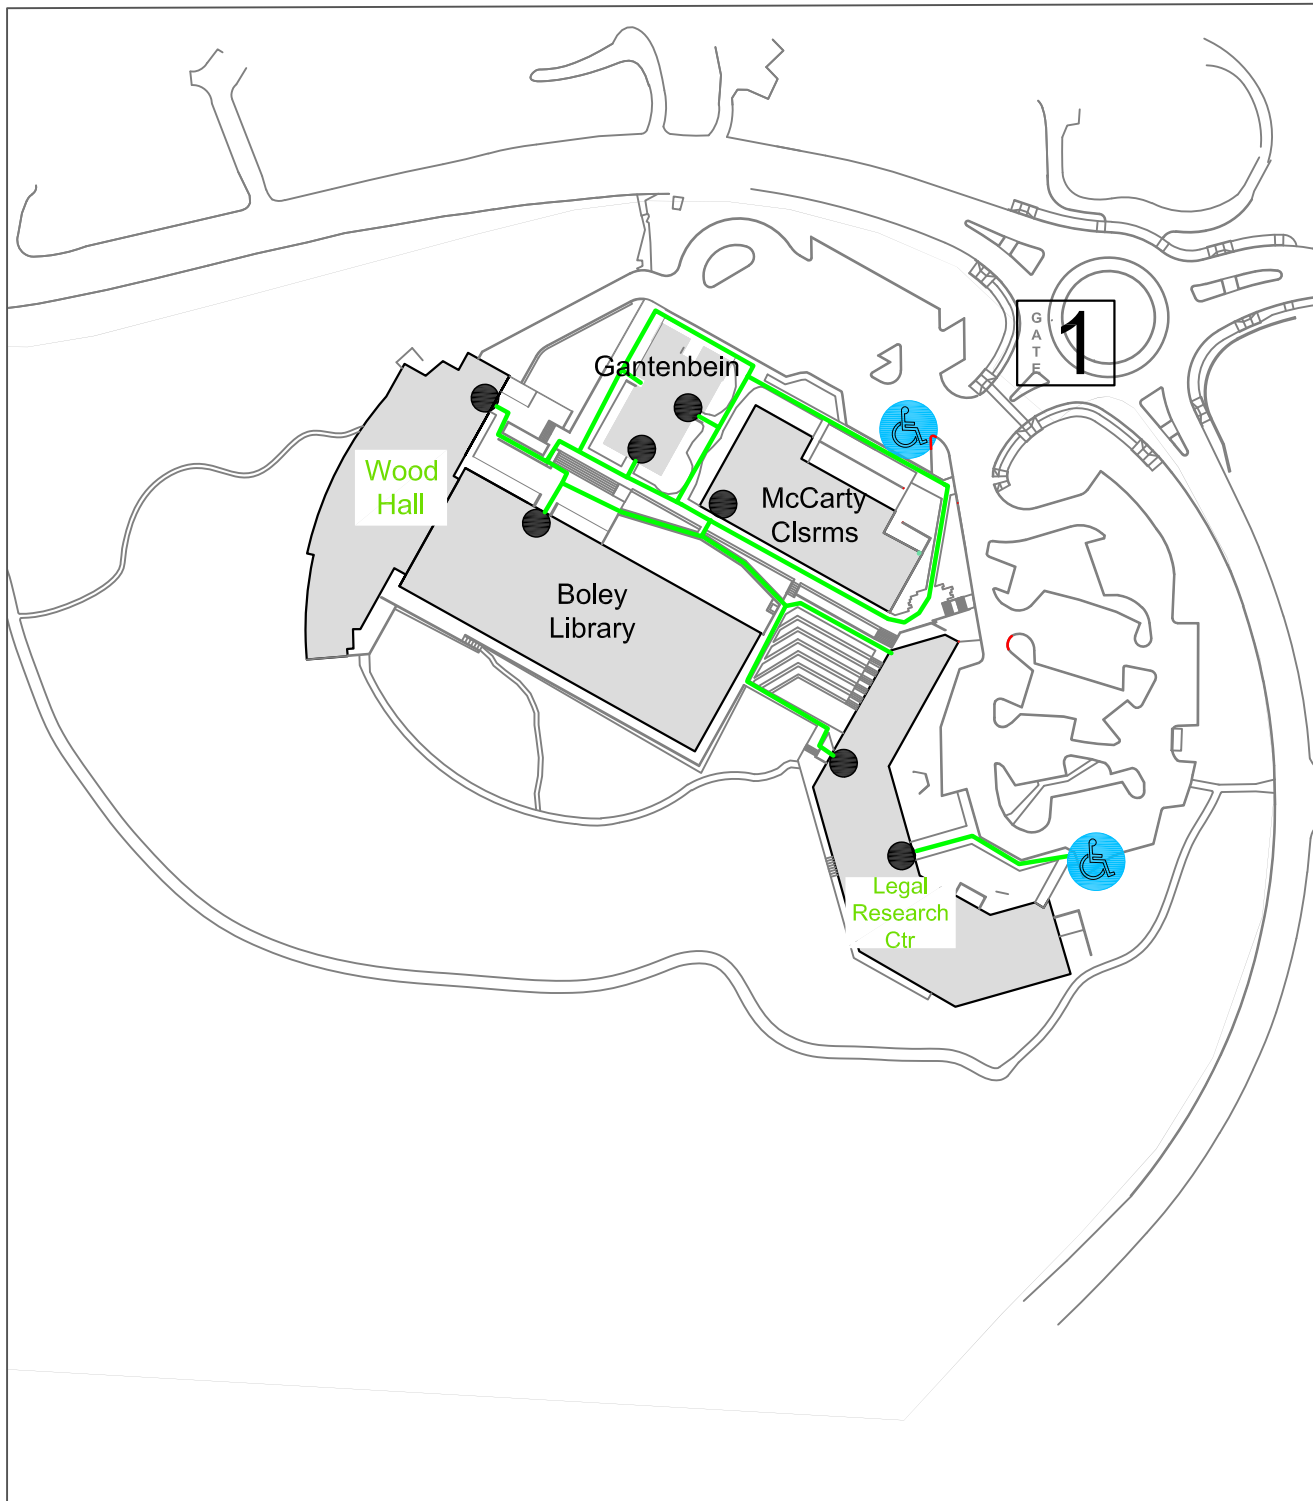

# Lewis & Clark Law School Access Map

## About Student Support Services:

Lewis & Clark is committed to serving the needs of its' students with disabilities. The College provides a full-time Coordinator of Student Support Services in the Office of Academic and Student Support Services, who is available to ensure that disabled students received all of the benefits of a comprehensive selection of services. The office also provides advising and advocacy for students with disabilities. Services, advising, and accommodations, however, are always the result of an active partnership between the student with disabilities and members of the support services staff. Student Support Services is located in Albany room 206.

## Campus Access

-  Wheelchair Accessible
-  Due to slope, terrain, uneven surfaces, and other potential limiting factors, caution is advised and assistance is recommended.
-  Parking