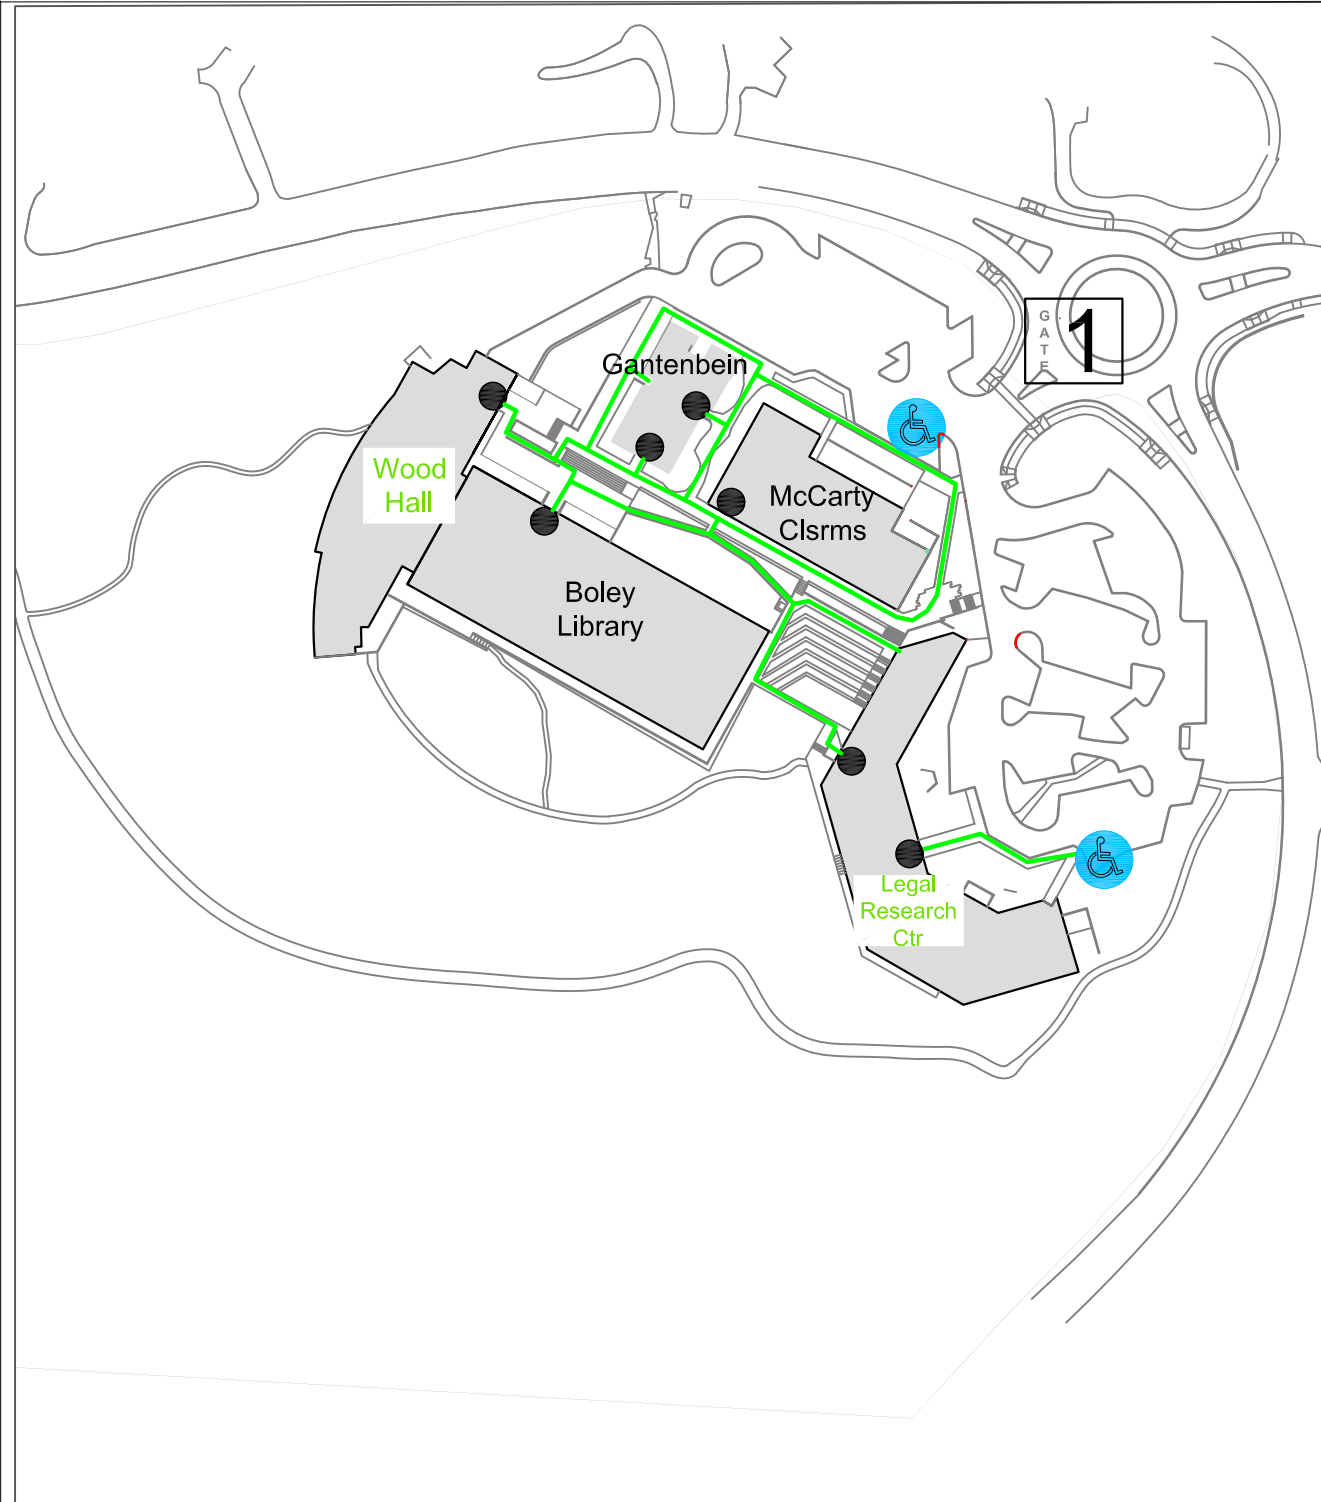

Lewis & Clark Law School Access Map

About Student Support Services:

Lewis & Clark is committed to serving the needs of its students with disabilities. The College provides a full-time Coordinator of Student Support Services in the Office of Academic and Student Support Services, who is available to ensure that disabled students received all of the benefits of a comprehensive selection of services. The office also provides advising and advocacy for students with disabilities. Services, advising, and accommodations, however, are always the result of an active partnership between the student with disabilities and members of the support services staff. Student Support Services is located in Albany room 206.

Campus Access

-  Wheelchair Accessible
-  Due to slope, terrain, uneven surfaces, and other potential limiting factors, caution is advised and assistance is recommended.
-  Parking

Building Access

-  Automated Doors
-  Buildings with Elevators (Bldg Name in Green)
-  Buildings with more than one floor without Elevators (Bldg Name in Red)